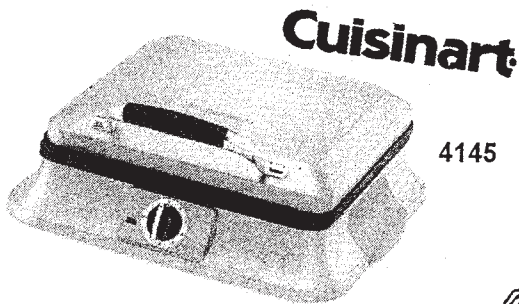

WAFFLE BAKERS

- 4145 Cuisinart Traditional Waffle Baker - makes 6 waffles! Six-setting browning control, power on light, green ready to bake/ready to eat light, audible tone, non-stick baking plates, brushed stainless steel with cool touch side handles, with instruction/recipe book ..... $ 89.75
- 4152 Black & Decker Wafflemaker/Griddle - 3 products in 1! Makes delicious waffles in four - 8" squares, grids reverse and open to large-surface area griddle or grill sandwiches quickly on both sides, non-stick-coated removable cooking grids, cool-touch handles, classic chrome finish wipes clean, adjustable temperature control 58.75
- 4148 Presto FlipSide Belgian Waffle Baker - professional style rotating design bakes extra-thick Belgian waffles in minutes, flips 180° to evenly spread batter, unique dual function base assures convenient rotation and locks waffle baker in vertical position for compact storage. Countdown timer with digital display tells you when waffles are ready, *New!* 53.95
- 4151 Cuisinart Classic Round Waffle Baker - bakes one 7" traditional round waffle, five setting browning control, red/green power and ready to eat light, non-stick baking plates, brushed stainless steel exterior, cool touch center handle, includes instruction/ recipe booklet 39.75