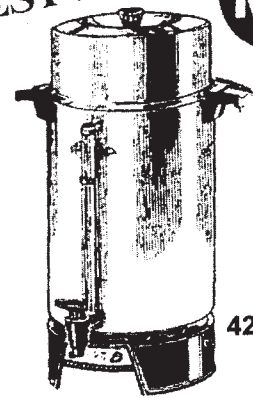

COFFEE MAKERS

- 4291 West Bend Coffee Maker - 40-100 Cup, commercial size, polished aluminum, on/off switch, twist to secure cover, two-way drip-less faucet, interior water level markings, heat resistant base, serving light $174.50
- 4294 West Bend® Coffee Maker - 12-42 cup, extra large capacity, twist-to-secure cover, two-way dripless faucet, cool-tip filter basket for easy removal, interior water level markings, detachable cord, heat resistant base, ready light 56.95
- 4296 Commercial Coffee Maker - large 60 cup capacity, durable, highly polished stainless steel construction, cup per minute brewing with automatic temperature control keeps coffee hot for hours, interior water level markings, heat resistant base, dripless faucet, ready light and power on light, by West Bend 179.50

WEST BEND. NSF

4291

New

MR. COFFEE®

New

WEST BEND®

Stainless Steel

Professional Quality!

- 4264 Mr. Coffee Drip Coffee Maker - makes 12 cups, pause 'n serve let's you pour a cup of coffee while still brewing, dual water windows for accurate filling, removable filter basket, easy touch on/off indicator light, coffee brew markings on carafe, cord storage, white 24.95
- 4265 Mr. Coffee Programmable Coffee Maker - 12 cup capacity, 24 hour programmable digital clock timer, pause-n-serve feature, dual water windows for easy filling easy touch-pad controls, on/off indicator light, 2 hour auto shut-off feature, removable filter basket, white 34.75
- 4260 West Bend Electric Tea Kettle - boils water faster than a microwave, shuts off automatically, on/off switch and signal light, cord storage in base, 1500 watts, black, *New!* 25.75

TEA KETTLES