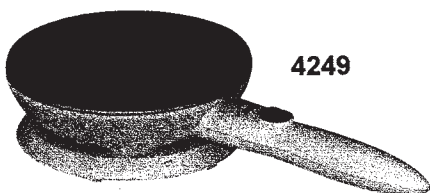

CREPE MAKER

Makes crepes in seconds

- 4249 Electric Crepe Maker - 7.5" diameter, non-stick cooking surface, thermostatically controlled heat with ready light, cordless feature for easier use, heat proof handle, makes perfect crepes every time, electric base with cord wrap, recipe booklet included 39.75