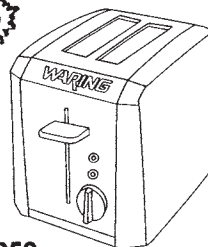

Cool Touch Exterior!

New

4259