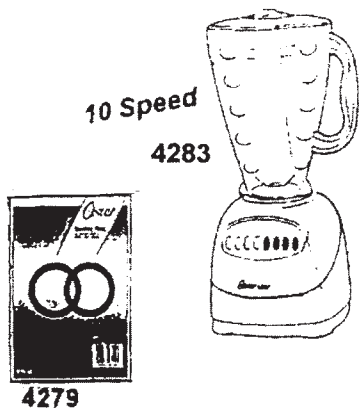

Visit our website to see items in full color! www.sanefcs.com.

- 4284 Cuisinart® Smart Power Duet® Blender/Food Processor - Powerful 500 watt motor, 7 speed electronic touch pad controls, 40 ounce glass blender jar, 3 cup food processor attachment with feed tube and pusher, stainless steel chopping blade, reversible slicing/shredding disc, recipe book, white 89.75