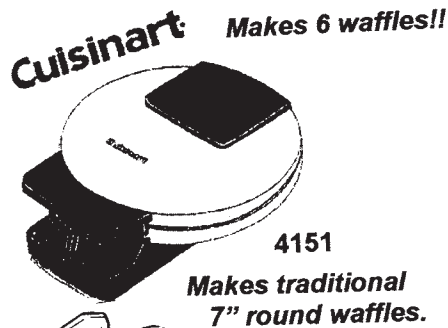

WAFFLE BAKERS

- 4145 Cuisinart Traditional Waffle Baker - makes 6 waffles! Six-setting browning control, power on light, green ready to bake/ready to eat light, audible tone, non-stick baking plates, brushed stainless steel with cool touch side handles, with instruction/recipe book ..... $ 89.75
- 4152 Black & Decker Wafflemaker/Griddle - 3 products in 1! Makes delicious waffles in four - 8" squares, grids reverse and open to large-surface area griddle or grill sandwiches quickly on both sides, non-stick-coated removable cooking grids, cool-touch handles, classic chrome finish wipes clean, adjustable temperature control 58.75
- 4148 Presto FlipSide Belgian Waffle Baker - professional style rotating design bakes extra-thick Belgian waffles in minutes, flips 180° to evenly spread batter, unique dual function base assures convenient rotation and locks waffle baker in vertical position for compact storage. Countdown timer with digital display tells you when waffles are ready, *New!* 53.95
- 4151 Cuisinart Classic Round Waffle Baker - bakes one 7" traditional round waffle, five setting browning control, red/green power and ready to eat light, non-stick baking plates, brushed stainless steel exterior, cool touch center handle, includes instruction/ recipe booklet 39.75