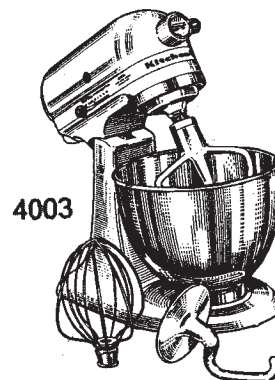

KitchenAid®
For the way it's made™

PROFESSIONAL 5

4003 Kitchen Aid Ultra Power® 4½ Quart Mixer - 20% more power than the Classic, so mixing results are even better, powerful 300 watt motor for more thorough blending of ingredients, stainless steel bowl hold 8 cups of flour, includes flat beater, dough hook and wire whip, white. *Back by popular demand!!* 309.50

4015 Kitchen Aid Professional 5™ Plus Mixer - heavy duty 450 watts, unique Soft Start™ electronic controls allow for better control, will handle up to 12 cups of flour, easy lift handle for mixing bowl, includes 5 qt. stainless steel bowl, coated flat beater and dough hook and wire whip, white 387.50

Kitchen Aid Professional 600 Mixer - Powerful 575 watt commercial style motor, handles up to 14 cups of flour, 6 quart capacity stainless steel bowl, 10 speeds, Soft Start™ electronic controls, bowl-lift handle, commercial auto reset, comes with burnished flat beater, burnished PowerKnead™ spiral dough hook, wire whip and pouring shield 419.95

- 4017 Meringue White
- 4020 Dark Pewter