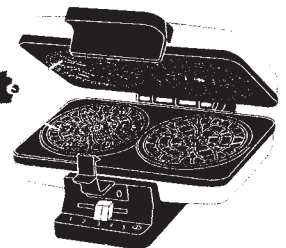

Cuisinart

- 4153 Cuisinart Belgian Waffle Baker - makes four 1" deep Belgian waffles, five-setting browning control, ready to bake & ready to eat indicator lights with audible alert, locking lid, non-stick baking plates, stainless steel cover is easy to clean, recipe book included 59.75
- 4150 Black & Decker Belgian Waffle Baker - makes four 1" thick old world style Belgian waffles, full 7½" diameter, preheat/ready light, non-stick easy clean grids, brushed stainless steel exterior, cool touch twin handles 29.95

- 4147 Cuisinart Pizzelle Baker - Makes two - 4" pizzelles at one time, even heating plates, non-sticks surfaces for easy clean-up, five browning levels, stainless steel exterior, indicator light, storage cord wrap, cone roller included 47.50

Cuisinart

Makes traditional cookies, ice cream sandwiches, cannoli or waffle cones!