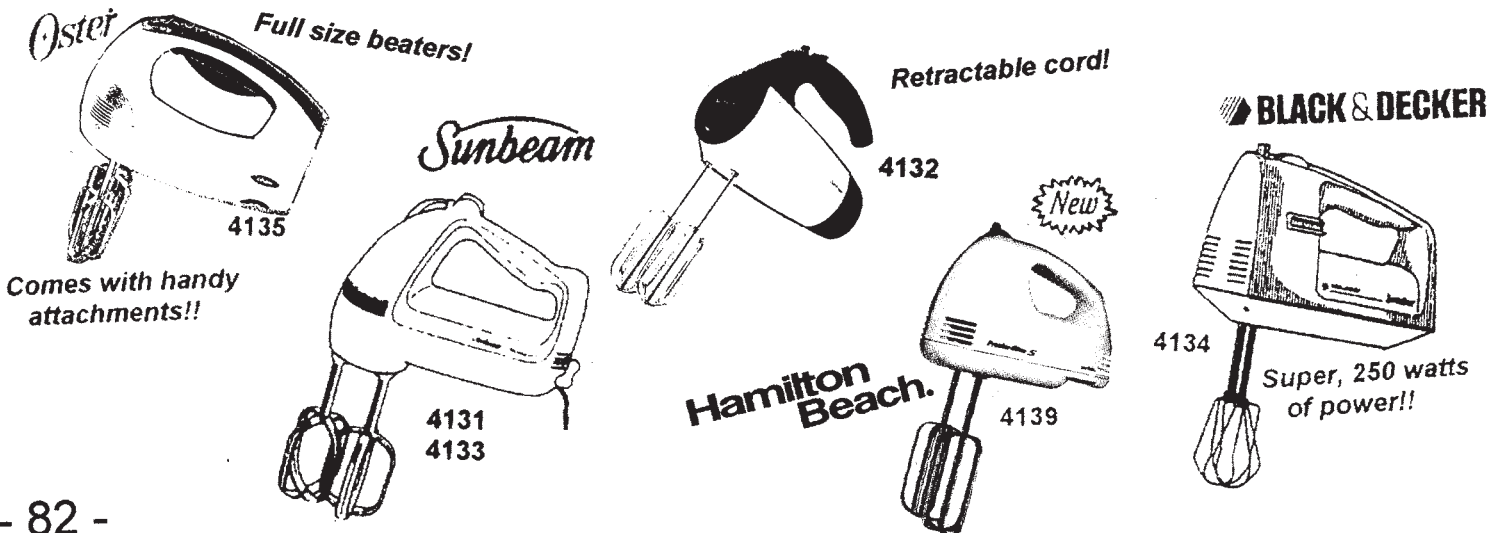

HAND MIXERS

- 4135 Oster 6 Speed Hand Mixer - powerful 250 watt motor, Burst of Power feature provides extra power when you need it, sleek design with comfortable handle, heel and bowl rest with retractable cord. Includes dough hook, full size beaters, whisk & drink rod attachments 35.75
- 4131 Sunbeam "Burst of Power" 6 Speed Hand Mixer - powerful 220 watt motor with 25% instant extra power on all speeds, thumb-tip 6 speed control, full mix beaters, push button ejector, heel & bowl rest, white 22.95
- 4132 Sunbeam "Burst of Power" 6 Speed Hand Mixer - same as above #4131 with a one-touch retractable cord designed storage 29.50
- 4133 Sunbeam 6 Speed Hand Mixer - six adjustable speeds to fold, stir, mix, blend, beat and whip, thumb-tip speed control, powerful 200 watt motor, chrome plated beaters, bowl rest, white 18.75
- 4134 Black & Decker 5 Speed Hand Mixer - with Power Boost, powerful 250 watt motor, specially designed wire beaters for better mixing action, use power boost at any speed, contoured comfort grip handle, push-button beater ejector, spatula included, white 25.75
- 4139 Hamilton Beach 5 Speed Hand Mixer - Euro-Styling with comfort-grip handle, convenient beater eject, heavy duty chrome plated beaters, 125 watts, white 15.75