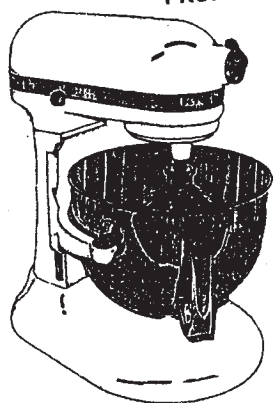

PROFESSIONAL 600

4017
4020

KITCHEN AID MIXER ACCESSORIES

FOR 4½ QUART MIXERS

- 4031 Dough Hook 11.25
- 4036 Wire Loop Whip 15.75
- 4041 Flat Beater 10.95
- 4046 Stainless Steel Bowl 4½ qt. .. 42.75

FOR 5 QT. TILT HEAD MIXERS

- 4031 Dough Hook 11.25
- 4036 Wire Loop Whip 15.75
- 4042 Flat Beater 10.95
- 4047 SS 5 qt. Bowl w/handle 49.95

FOR 6 QT. MIXERS & 5 QT. PROFESSIONAL

- 4033 Dough Hook 12.75
- 4038 Wire Loop Whip 16.95
- 4044 Flat Beater 12.95
- 4049 Stainless Steel Bowl 6 qt. 52.75

FOR 5 QUART LIFT MIXERS™

- 4032 Dough Hook* 11.95
- 4037 Wire Whip* 15.75
- 4043 Flat Beater * 11.95
- 4050 Stainless Steel Bowl, 5 qt. ... 48.95

*For 5 qt. models except new Professional 5 Plus.