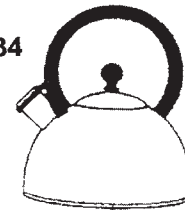

TEA KETTLES

- 2234 Farberware Stainless Steel Whistling Tea Kettle - 2½ quart capacity, 18/10 rust resistant stainless steel, spring-loaded cap for easy filling, non-slip heat-resistant handle, removable lid for easy cleaning inside, loud whistle 24.95
- 2237 Revere Whisting Tea Kettle - 2¼ qt. capacity, gleaming stainless steel with a copper bottom for heating efficiency, with spring loaded cap and heat resistant handle 25.95

2234

2237