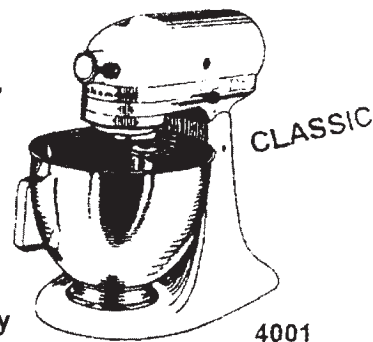

KITCHEN AID MIXERS

4001 Kitchen Aid 4½ Quart Classic Mixer - powerful 250 watt motor, 10 speed solid state controls allow you to select the exact speed needed, mixes well at high speed or as slow as 40 revolutions per minute without power loss, 4½ quart stainless steel bowl locks into mixer base, motor head lifts to remove bowl or beater. Flat beater, dough hook & wire whip included, white only \$ 267.50

Kitchen Aid Artisan™ Series Mixer -Larger 5 quart capacity bowl mixer with convenient tilt-head feature. Powerful 325 watt motor with full 10-speeds, Comes with 5 qt. bowl with ergonomic handle, wire whip, flat beater, dough hook and 2 piece pouring shield 319.75