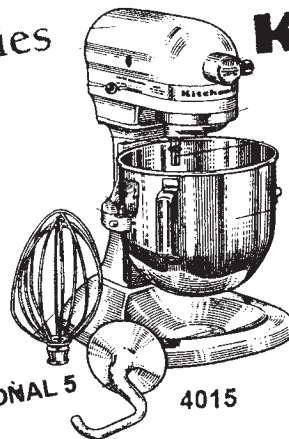

KitchenAid®
For the way it's made™

PROFESSIONAL 5

4003 Kitchen Aid Ultra Power® 4½ Quart Mixer - 20% more power than the Classic, so mixing results are even better, powerful 300 watt motor for more thorough blending of ingredients, stainless steel bowl hold 8 cups of flour, includes flat beater, dough hook and wire whip, white. *Back by popular demand!!* 309.50

4015 Kitchen Aid Professional 5™ Plus Mixer - heavy duty 450 watts, unique Soft Start™ electronic controls allow for better control, will handle up to 12 cups of flour, easy lift handle for mixing bowl, includes 5 qt. stainless steel bowl, coated flat beater and dough hook and wire whip, white 387.50

Kitchen Aid Professional 600 Mixer - Powerful 575 watt commercial style motor, handles up to 14 cups of flour, 6 quart capacity stainless steel bowl, 10 speeds, Soft Start™ electronic controls, bowl-lift handle, commercial auto reset, comes with burnished flat beater, burnished PowerKnead™ spiral dough hook, wire whip and pouring shield 419.95

- 4017 Meringue White
- 4020 Dark Pewter