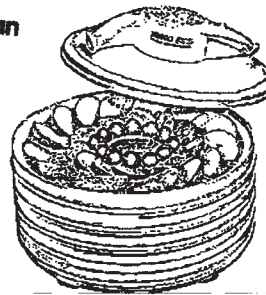

HEALTHY FOOD APPLIANCES

- 4266 Snackmaster Express Food Dehydrator - let's you enjoy a simpler and more rapid drying process. Exposes food to heat and air to remove moisture and dehydrate food. Patented Converga-Flow® drying system ensures even drying -- no need to rotate trays. 500 watts of drying power, adjustable thermostat. Four trays included. Use for fruits, vegetables, even meats, 53.95
- 4267 Snackmaster Entree Food Dehydrator - Fan-Flow™ Radial Air drying system, 425 watts of power, no tray rotation needed, 5 trays included, *A great way to start dehydrating!!* 41.50

4266

NESCO American Harvest
Dry fruits,
vegetables or meats!

4267

4326

- 4326 Rival Rice Cooker, 10 cup - automatic cook and keep warm functions, 10 cup (finished) capacity, removable non-stick bowl, use steamer basket to steam vegetables while the rice cooks! Tempered glass lid with steam release vent, white, includes recipes and steaming times 29.95

- 4321 Nesco Electric Pressure Cooker - Programmable with presets, self-locking lid with automatic pressure release, 6 quart capacity, removable dishwasher-safe non-stick cooking insert, LED display with soft-touch buttons, slow cook up to 9½ hrs., brushed stainless exterior, *New Lower Price!.....* 79.50