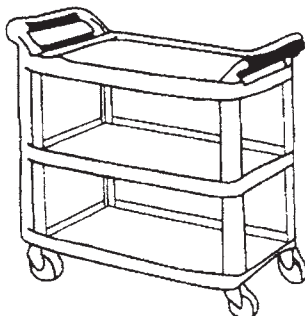

FUN FOOD APPLIANCES

- 4277 Cuisinart Frozen Yogurt & Ice Cream Maker - Just turn on and it does the rest!! Automatically mixes and aerates ingredients, mess-free spout for adding ingredients, specially designed bowl contains a cooling liquid between double-insulated wall to create fast and even freezing, no salt or ice needed, heavy-duty motor handles frozen yogurt, ice cream, sherbert and more, needs as little as 20 minutes, makes up to 1½ qts, recipe booklet included ..... $ 63.75
- 4278 Cuisinart Ice Cream Maker Extra Freezer Bowl - same 1½ qt. freezer bowl as comes with the machine, great for making several flavors or additional batches 28.95
- 4276 Rival Ice Cream Freezer - Carefree electric freezing in 25-40 minutes. Powerful top mounted motor shuts off automatically when freezing is complete. Leakproof polypropylene bucket is sturdy but lightweight. Uses rock salt. Comes with recipe booklet for frozen yogurt, ice cream and low fat desserts, *large 6 quart capacity, compact size!!* 47.95
- 4377 Deni Soft Serve Ice Cream Maker - makes 1 qt. ice cream in 20-30 minutes, canister freezes ingredients quickly and thoroughly, make ice cream, sherbert, frozen yogurt and more, soft-serve spout for easy serving, motor top collapses for better storage, *New Lower Price!*..... 51.75
- 4376 Deni Yogurt Maker - produces up to 1 quart of creamy all-natural yogurt in 6-12 hours, includes six 6 oz. glass jars with lids for storage, auto shut-off timer, easy to use instructions with recipes, makes up to six flavors at once! *New Lower Price!*..... 24.95

- Makes ice cream in just 20 minutes!
- Makes up to 1½ qts.

4277

Recipes Included!
4276

deni.
Soft Serve Ice Cream Maker

New Lower Price!

UTILITY CARTS