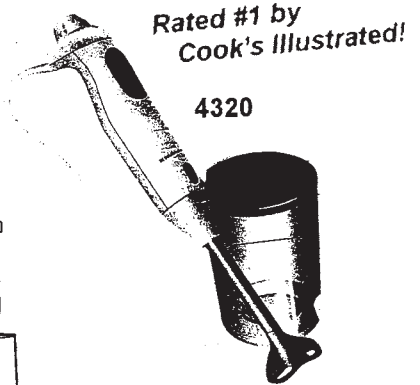

4316

BLACK & DECKER

4315

Cuisinart

Mini-Mate Plus 4307

4308

4320

KitchenAid®
Variable speed control.
3 Cup Beaker included.