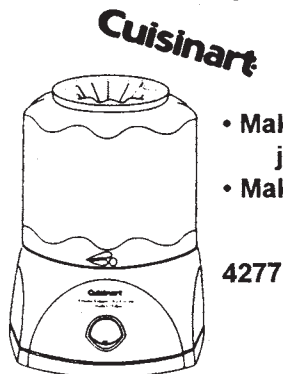

Cuisinart

Makes traditional cookies, ice cream sandwiches, cannoli or waffle cones!

CREPE MAKER

Makes crepes in seconds

- 4249 Electric Crepe Maker - 7.5" diameter, non-stick cooking surface, thermostatically controlled heat with ready light, cordless feature for easier use, heat proof handle, makes perfect crepes every time, electric base with cord wrap, recipe booklet included 39.75

- Makes ice cream in just 20 minutes!
- Makes up to 1½ qts.

4277

Recipes Included!
4276

deni.
Soft Serve Ice Cream Maker

New Lower Price!

UTILITY CARTS

- 3345 Vollrath Stainless Steel Utility Cart - 27½" x 15½" x 32½" high, heavy-duty welded construction, 300 lb. rated load capacity, casters are 4", all ball bearing swivel type, three shelves are all rimmed on three sides to prevent fall-offs, 12" shelf clearance, ABS handle helps prevent damage to walls and doors, some assembly required. Made in U.S.A..... 258.75
- 3346 Rubbermaid Utility Cart - 3 shelves, 200 lb capacity, aluminum uprights for strength, 16¼" x 31½" size, stands 36" high, 11" shelf clearance, swivel casters, grey color 257.50
- 3343 Vollrath Large Utility Cart - 40" x 20" x 37" high, three shelves, 300 lb. load capacity, sturdy polypropylene construction, textured shelves reduce slippage, 4" swivel casters, some assembly required, durable and strong cart. 248.50
- 3342 Vollrath Utility Cart - 33" x 16¾" X 37" high, polypropylene shelves and handles are durable and lightweight, textured shelves reduce product shifting, satin finish aluminum uprights are durable, 4" swivel casters, easy to clean, some assembly required 189.75