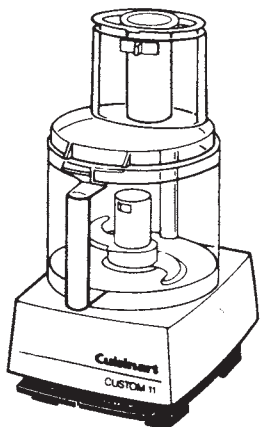

FOOD PROCESSORS

- 4303 Cuisinart® Custom 14™ Food Processor - large 14 cup Lexan® work bowl, extra large feed tube slices whole fruits and vegetables, powerful enough to knead bread dough with ease, comes with 4mm slicing disc and medium shredding disc, chopping blade, and dough blade, contemporary brushed stainless steel base, instructional DVD included .....$ 249.00
- 4301 Cuisinart® Elite Food Processor - Includes 12 cup large bowl and 4 cup small bowl with pour spouts and measurements markings, exclusive patent-pending SealTight Advantage System - seals bowls and locks blades in place, easy push-button release. Powerful 1,000 watt motor, electronic touch pad controls, wide mouth feed tube. Includes slicing disc, reversible shredding disc, large and small chopping/mixing blades & dough blade, includes DVD,..... 259.50

4303

4302