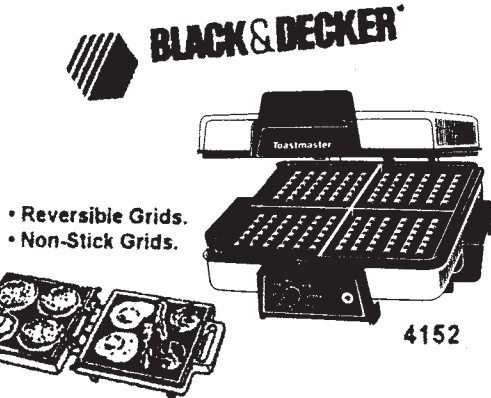

New!

Cuisinart

4312

- 4312 Cuisinart® Handy Prep™ Food Processor - 3 cup capacity, feed chute for continuous slice or shred, comes with multi-purpose chopping/mixing blade, 2mm slicing disc, medium shredding disc, powerful motor for all tasks, white, comes with recipes, *New!* 88.75

WAFFLE BAKERS

- 4145 Cuisinart Traditional Waffle Baker - makes 6 waffles! Six-setting browning control, power on light, green ready to bake/ready to eat light, audible tone, non-stick baking plates, brushed stainless steel with cool touch side handles, with instruction/recipe book \$ 89.75
- 4152 Black & Decker Wafflemaker/Griddle - 3 products in 1! Makes delicious waffles in four - 8" squares, grids reverse and open to large-surface area griddle or grill sandwiches quickly on both sides, non-stick-coated removable cooking grids, cool-touch handles, classic chrome finish wipes clean, adjustable temperature control 58.75
- 4148 Presto FlipSide Belgian Waffle Baker - professional style rotating design bakes extra-thick Belgian waffles in minutes, flips 180° to evenly spread batter, unique dual function base assures convenient rotation and locks waffle baker in vertical position for compact storage. Countdown timer with digital display tells you when waffles are ready, *New!* 53.95
- 4151 Cuisinart Classic Round Waffle Baker - bakes one 7" traditional round waffle, five setting browning control, red/green power and ready to eat light, non-stick baking plates, brushed stainless steel exterior, cool touch center handle, includes instruction/ recipe booklet 39.75