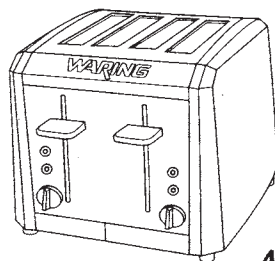

TOASTERS & TOASTER OVENS

- 4251 Black & Decker Deluxe 4 Slice Toaster - dual control with full temperature range, extra wide slots, Toast Logic® technology ensures consistent toasting every time, customized bagel feature, self-adjusting bread guides, cool touch exterior,\$ 44.75
- 4250 Waring 4 Slice Toaster - wide, 1½" slots, adjustable shade control, bagel and defrost settings with LED indicator, cool-touch housing is safe to the touch, slide-out crumb tray, white, *New!* 38.50
- 4252 Toastmaster 4 Slice Toaster, Dual Control - widest, deepest slots available, full-range temperature control, electronic timer, hinged crumb tray, white cool touch case. 30.95
- 4259 Waring 2 Slice Toaster - wide, 1½" slots, adjustable shade control, bagel and defrost settings with LED indicator, cool-touch housing is safe to the touch, slide-out crumb tray, white, *New!* 24.95
- 4258 Sunbeam 2 Slice Toaster - electronic thermostat for consistent color every time, extra wide slots are self adjusting, cool touch exterior, snap-open crumb tray, white 19.95

4258

4250

New

- 4356 Kitchen Aid Countertop Toaster Oven - Bake/Broil/Toast feature, 10" capacity, 60 minute timer/ toast timer, stainless steel broiler pan is dishwasher safe, removable stainless steel drip pan, non-stick interior, cool touch handle, black, *New from Kitchen Aid!* 92.50
- 4353 Black & Decker Toast-R-Oven Broiler - broils, bakes, toasts, defrosts and top browns, expanded interior capacity, toasts four slices, swing open crumb tray, broil tray included, power light, tempered glass door for safety, 30 minute timer with audible signal, white, cool touch exterior 39.95
- 4354 Hamilton Beach 6 Slice Toaster Oven - broils, bakes, toasts, defrosts and more, interior capacity is large enough for a 12" pizza, timer with auto shut-off or continuous on, removable crumb tray, on/off indicator, *New Lower Price!* 49.95