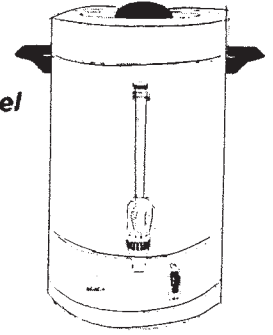

WEST BEND. NSF

4294

4291

4264

New

4265

MR. COFFEE®

New

4260

WEST BEND®

Stainless Steel

Professional Quality!

4296

- 4264 Mr. Coffee Drip Coffee Maker - makes 12 cups, pause 'n serve let's you pour a cup of coffee while still brewing, dual water windows for accurate filling, removable filter basket, easy touch on/off indicator light, coffee brew markings on carafe, cord storage, white 24.95
- 4265 Mr. Coffee Programmable Coffee Maker - 12 cup capacity, 24 hour programmable digital clock timer, pause-n-serve feature, dual water windows for easy filling easy touch-pad controls, on/off indicator light, 2 hour auto shut-off feature, removable filter basket, white 34.75
- 4260 West Bend Electric Tea Kettle - boils water faster than a microwave, shuts off automatically, on/off switch and signal light, cord storage in base, 1500 watts, black, *New!* 25.75